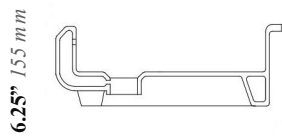

**Features**

- Ceramic
- With overflow
- Under-mount installation
- Without faucet hole

**City 84.46**

**SKU# | Option:**

- City 84.46 | White

<p><b>Collection</b> City</p>	<p><b>Model  </b> City 84.46</p>	<p>Dimensions Metric <i>1 inch = 2.54 cm</i> <i>1 inch = 25.4 mm</i></p>	 <p>1051 Lea Drive - Collegeville, PA 19426 Tel. 215 513 9400 - Fax 610 831 0215 <a href="http://www.ws bathcollections.com">www.ws bathcollections.com</a> - <a href="mailto:info@ws bathcollectins.com">info@ws bathcollectins.com</a></p>
-----------------------------------	--------------------------------------	--	---

### Features

- Inside 31.25" (795 mm) x 15.75" (400 mm) x H 4.0" (100 mm)
- Outside 33.75" (855 mm) x 18.25" (465 mm) x 6.25" (155 mm)
- Ceramic white
- Under mount installation
- With overflow
- ADA compliant
- Includes mounting hardware

### Optional Accessories

- Trap
- Drain

Collection  
City

Model |  
City 84.46

Dimensions Metric

1 inch = 2.54 cm  
1 inch = 25.4 mm

**WS**<sup>®</sup>  
**BATH**  
**COLLECTIONS**

1051 Lea Drive - Collegeville, PA 19426  
Tel. 215 513 9400 - Fax 610 831 0215

### Vessel/ countertop installation

Bolts

Silicone (*optional*)

Collection  
City

Model |  
City 84.46

Dimensions Metric  
*1 inch = 2.54 cm*  
*1 inch = 25.4 mm*

**WS**<sup>®</sup>

**BATH  
COLLECTIONS**