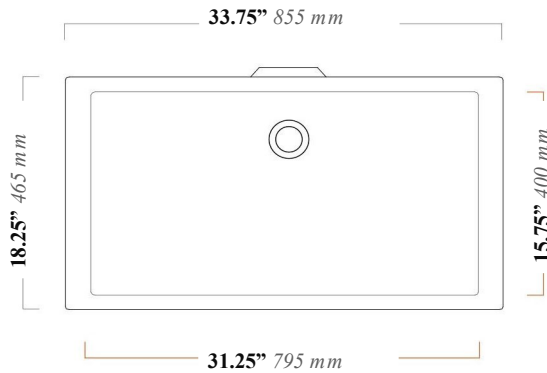

**Features**

- Ceramic
- With overflow
- Under-mount installation
- Without faucet hole

**City 84.46**

**SKU# | Option:**

- City 84.46 | White

<p><b>Collection</b> City</p>	<p><b>Model  </b> City 84.46</p>	<p>Dimensions Metric <i>1 inch = 2.54 cm</i> <i>1 inch = 25.4 mm</i></p>	 <p>1051 Lea Drive - Collegeville, PA 19426 Tel. 215 513 9400 - Fax 610 831 0215 <a href="http://www.ws bathcollections.com">www.ws bathcollections.com</a> - <a href="mailto:info@ws bathcollectins.com">info@ws bathcollectins.com</a></p>
-----------------------------------	--------------------------------------	--	---

### Features

- Inside 31.25" (795 mm) x 15.75" (400 mm) x H 4.0" (100 mm)
- Outside 33.75" (855 mm) x 18.25" (465 mm) x 6.25" (155 mm)
- Ceramic white
- Under mount installation
- With overflow
- ADA compliant
- Includes mounting hardware

### Optional Accessories

- Trap
- Drain

Collection  
City

Model |  
City 84.46

Dimensions Metric

1 inch = 2.54 cm  
1 inch = 25.4 mm

**WS**<sup>®</sup>  
**BATH**  
**COLLECTIONS**

1051 Lea Drive - Collegeville, PA 19426  
Tel. 215 513 9400 - Fax 610 831 0215

### Vessel/ countertop installation

Bolts

Silicone (*optional*)

Collection  
City

Model |  
City 84.46

Dimensions Metric  
*1 inch = 2.54 cm*  
*1 inch = 25.4 mm*

**WS**<sup>®</sup>

**BATH  
COLLECTIONS**