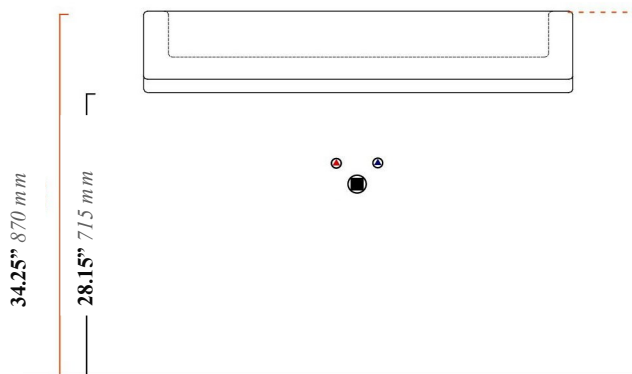

**Features**

- Ceramic
- With overflow
- Under-mount installation
- Without faucet hole

**City 84.46**

**SKU# | Option:**

- City 84.46 | White

<p><b>Collection</b> City</p>	<p><b>Model  </b> City 84.46</p>	<p>Dimensions Metric <i>1 inch = 2.54 cm</i> <i>1 inch = 25.4 mm</i></p>	 <p>1051 Lea Drive - Collegeville, PA 19426 Tel. 215 513 9400 - Fax 610 831 0215 <a href="http://www.ws bathcollections.com">www.ws bathcollections.com</a> - <a href="mailto:info@ws bathcollectins.com">info@ws bathcollectins.com</a></p>
-----------------------------------	--------------------------------------	--	---

### Features

- Inside 31.25" (795 mm) x 15.75" (400 mm) x H 4.0" (100 mm)
- Outside 33.75" (855 mm) x 18.25" (465 mm) x 6.25" (155 mm)
- Ceramic white
- Under mount installation
- With overflow
- ADA compliant
- Includes mounting hardware

### Optional Accessories

- Trap
- Drain

Collection  
City

Model |  
City 84.46

Dimensions Metric

1 inch = 2.54 cm  
1 inch = 25.4 mm

**WS**<sup>®</sup>  
**BATH**  
**COLLECTIONS**

1051 Lea Drive - Collegeville, PA 19426  
Tel. 215 513 9400 - Fax 610 831 0215

### Vessel/ countertop installation

Bolts

Silicone (*optional*)

Collection  
City

Model |  
City 84.46

Dimensions Metric  
*1 inch = 2.54 cm*  
*1 inch = 25.4 mm*

**WS**<sup>®</sup>

**BATH  
COLLECTIONS**